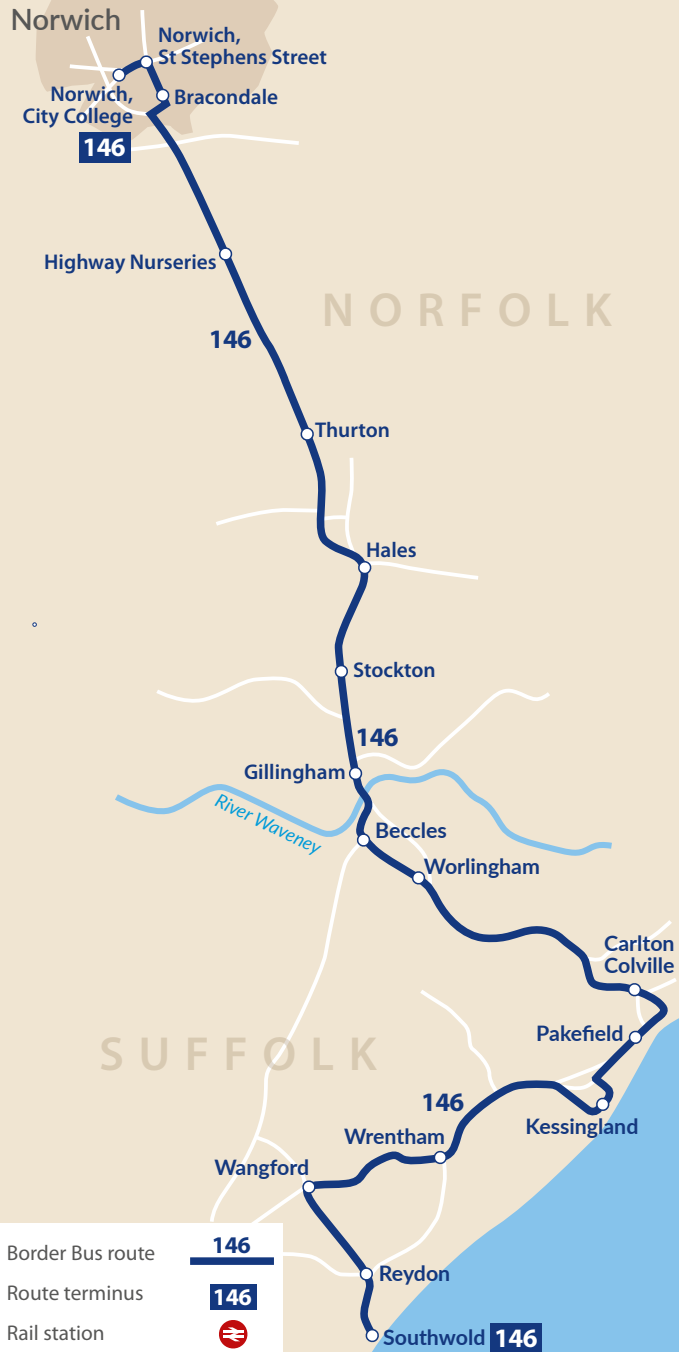

Route Map

Border Bus

146

**Southwold
Kessingland
Beccles
Norwich**

bus times

from 29 March 2021

What tickets can I buy on the bus?

Adult single and return - ideal for the occasional user.

Young Person single and return - for anyone aged 5 to 19.

Adult or Young Person TenTrip - get 10 single trips for your regular journey with no expiry date and save a third on the single ticket price.

Monthly ticket - perfect for commuters.